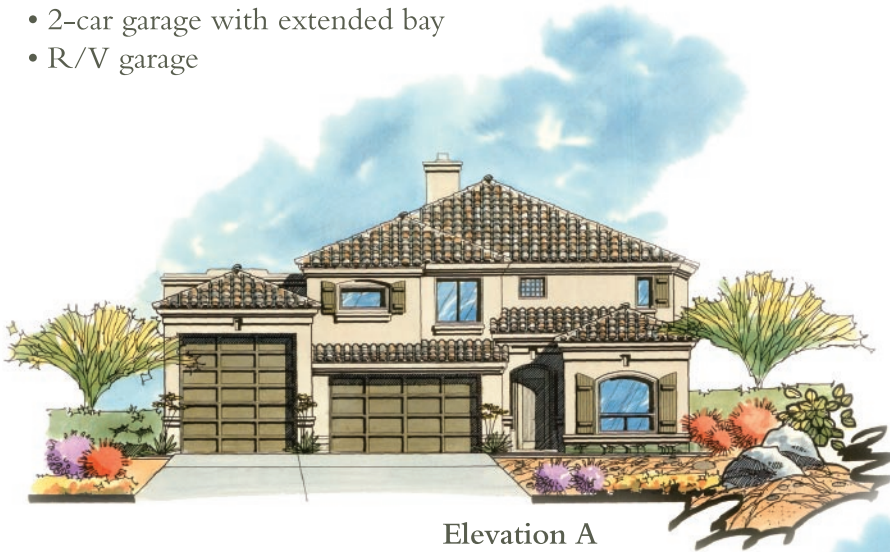

GRAZIA

Toscana

AT GRAND ISLAND ESTATES

- 2,595 to 2,995 square feet
- 3 to 5 bedrooms, plus guest suite
- 3.5 to 4.5 bathrooms
- 2-car garage with extended bay
- R/V garage

Elevation A

Elevation B

Elevation C

GRAND ISLAND ESTATES
905 Cala Rosa Drive
Lake Havasu City, AZ 86403
Ph: 928.855.6060 • Fx: 928.855.2000
www.grandislandestates.com

Exterior elevations are an artist's concept and are not an exact representation of the actual homes. Actual colors, elevations and landscaping may vary. Consult your new home specialist for current information.